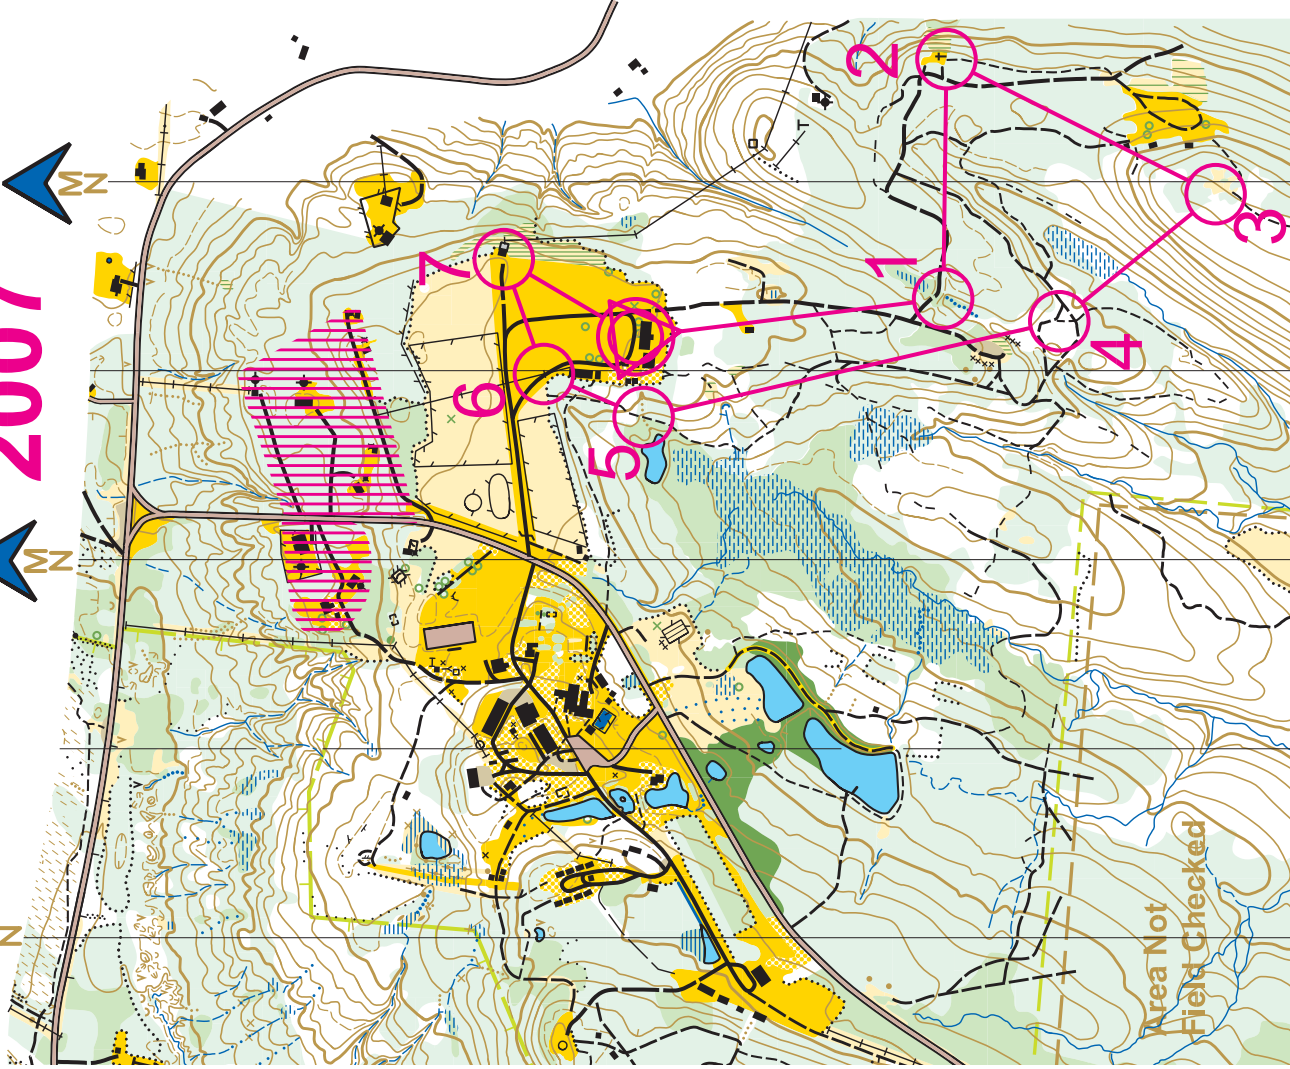

Camp Pinnacle

EMPO Club Champs

2007

Scale 1:10,000

Contours: 5 meters

Yellow 2.460 km / 85 m

1. (33) Small stream, northeast side
2. (95) Clearing, south edge
3. (175) Clearing, west side
4. (35) Path junction
5. (99) Path ditch crossing
6. (40) Power line pole
7. (39) Building west side

This map was made possible in part by the generosity of:
 E Hamilton; P & S Hawkes-Teeter; W Jameson; L Kolywek;
 R Lange; R & R Reed; R Smalley; G & K Staats; G & J Tryson

Area Not
Field Checked