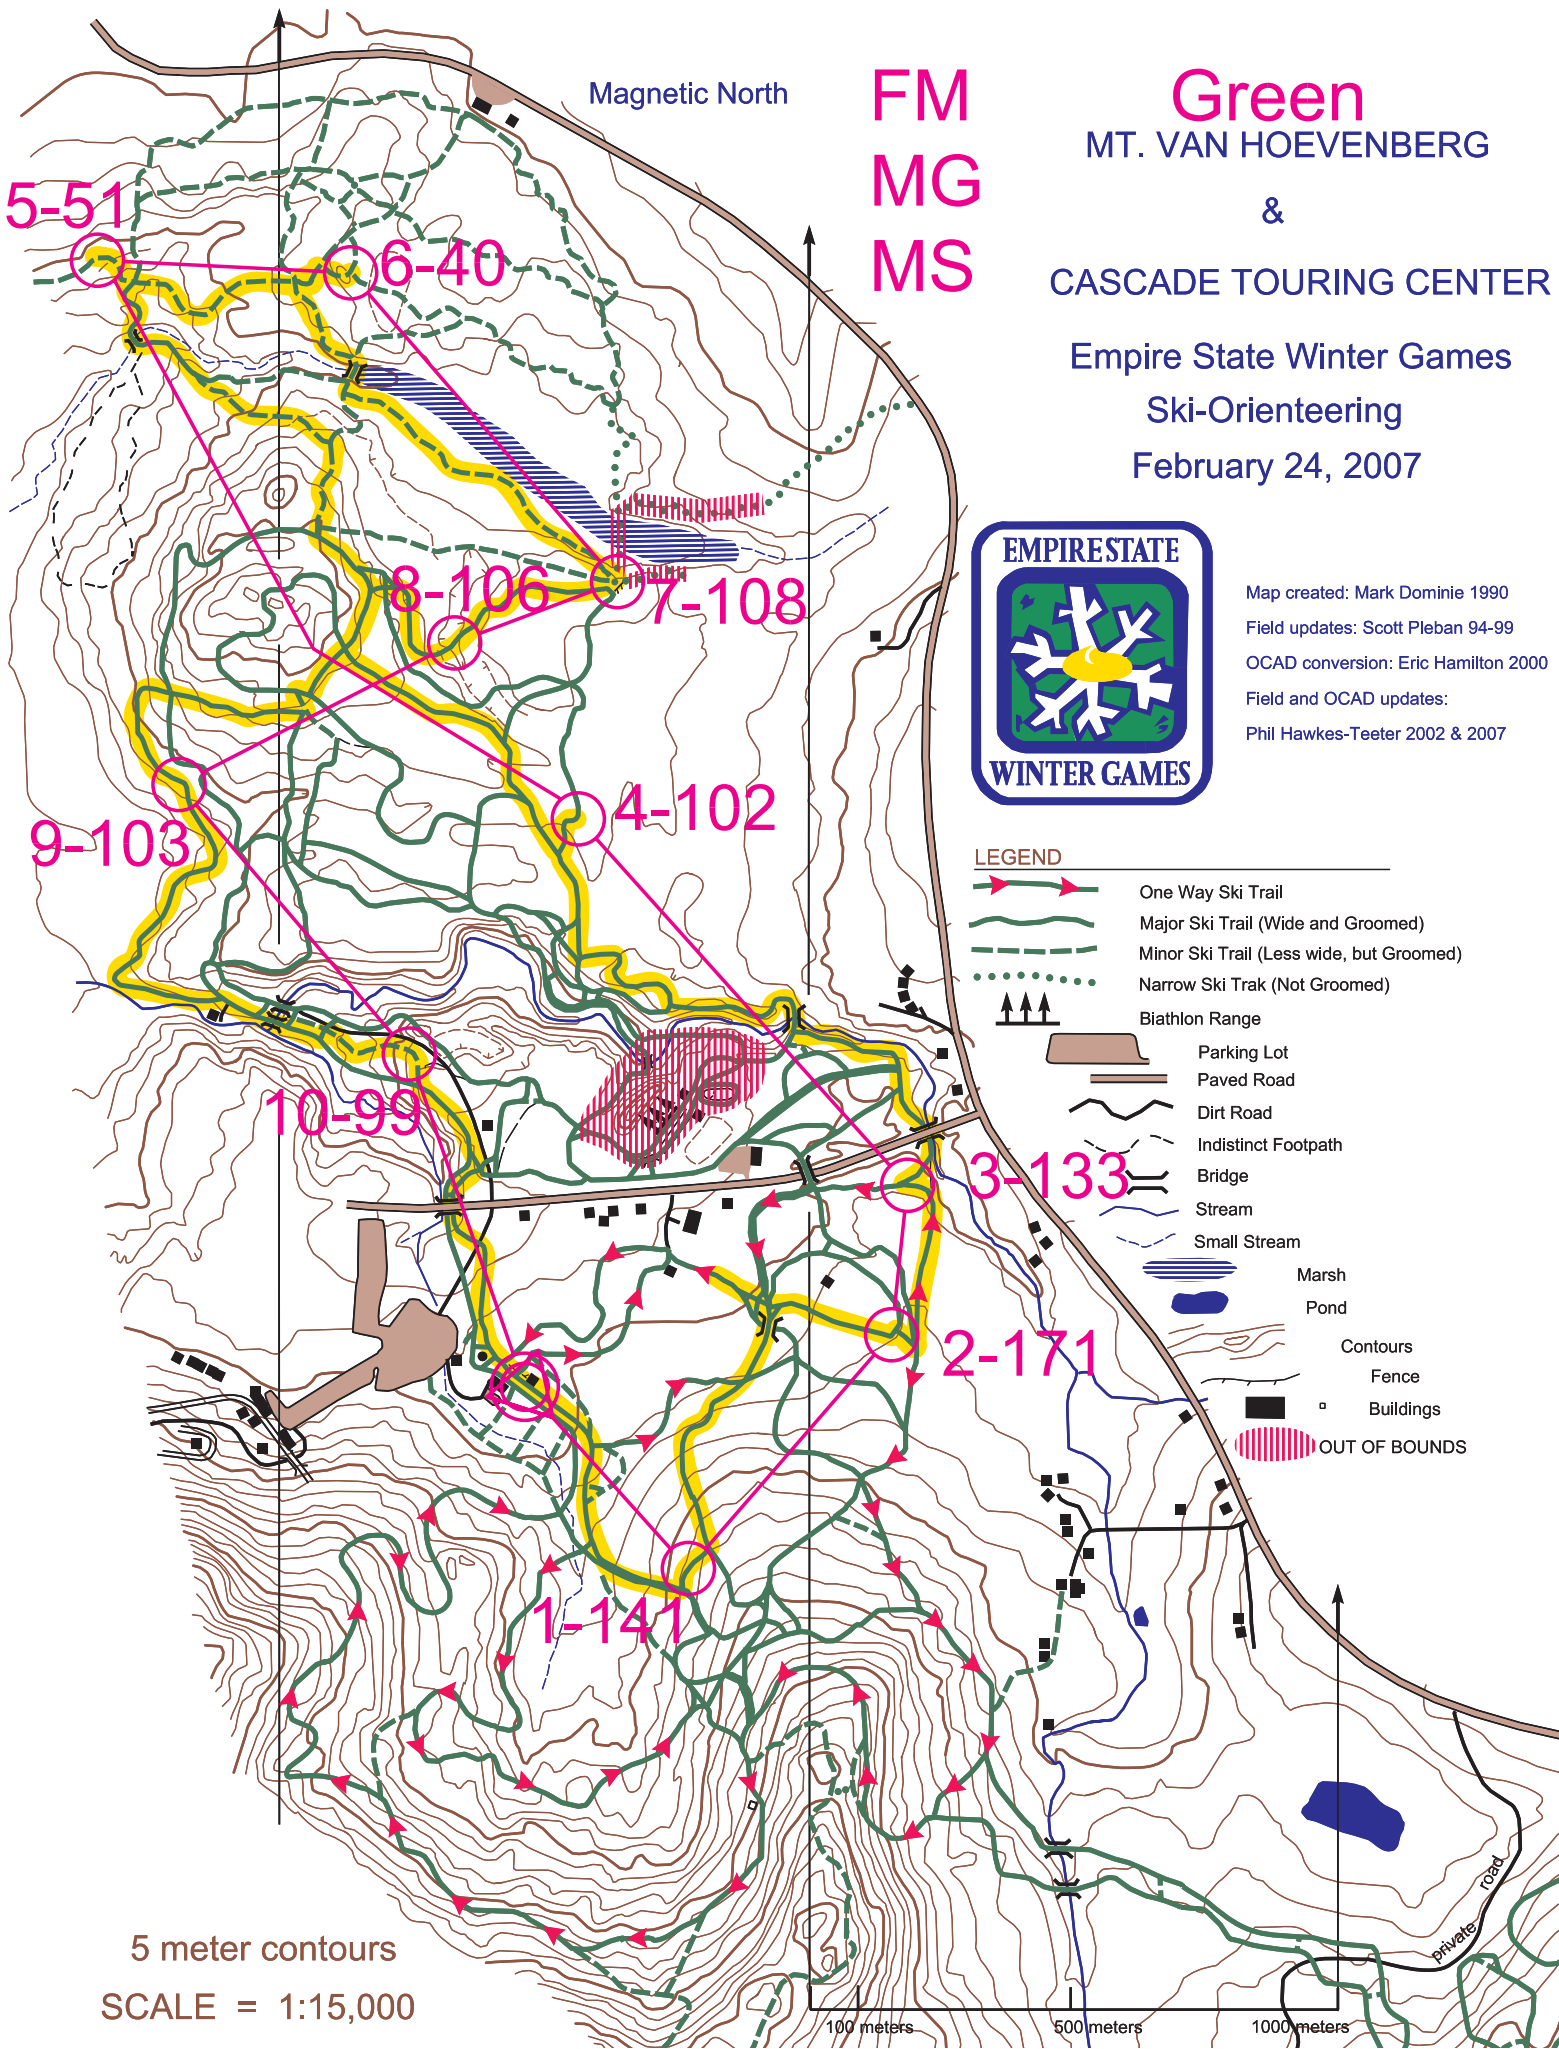

Magnetic North

FM
MG
MS

Green MT. VAN HOEVENBERG & CASCADE TOURING CENTER

Empire State Winter Games
Ski-Orienteering
February 24, 2007

Map created: Mark Dominie 1990
Field updates: Scott Pleban 94-99
OCAD conversion: Eric Hamilton 2000
Field and OCAD updates:
Phil Hawkes-Teeter 2002 & 2007

LEGEND

- One Way Ski Trail
- Major Ski Trail (Wide and Groomed)
- Minor Ski Trail (Less wide, but Groomed)
- Narrow Ski Trak (Not Groomed)
- Biathlon Range
- Parking Lot
- Paved Road
- Dirt Road
- Indistinct Footpath
- Bridge
- Stream
- Small Stream
- Marsh
- Pond
- Contours
- Fence
- Buildings
- OUT OF BOUNDS

5 meter contours
SCALE = 1:15,000

100 meters 500 meters 1000 meters