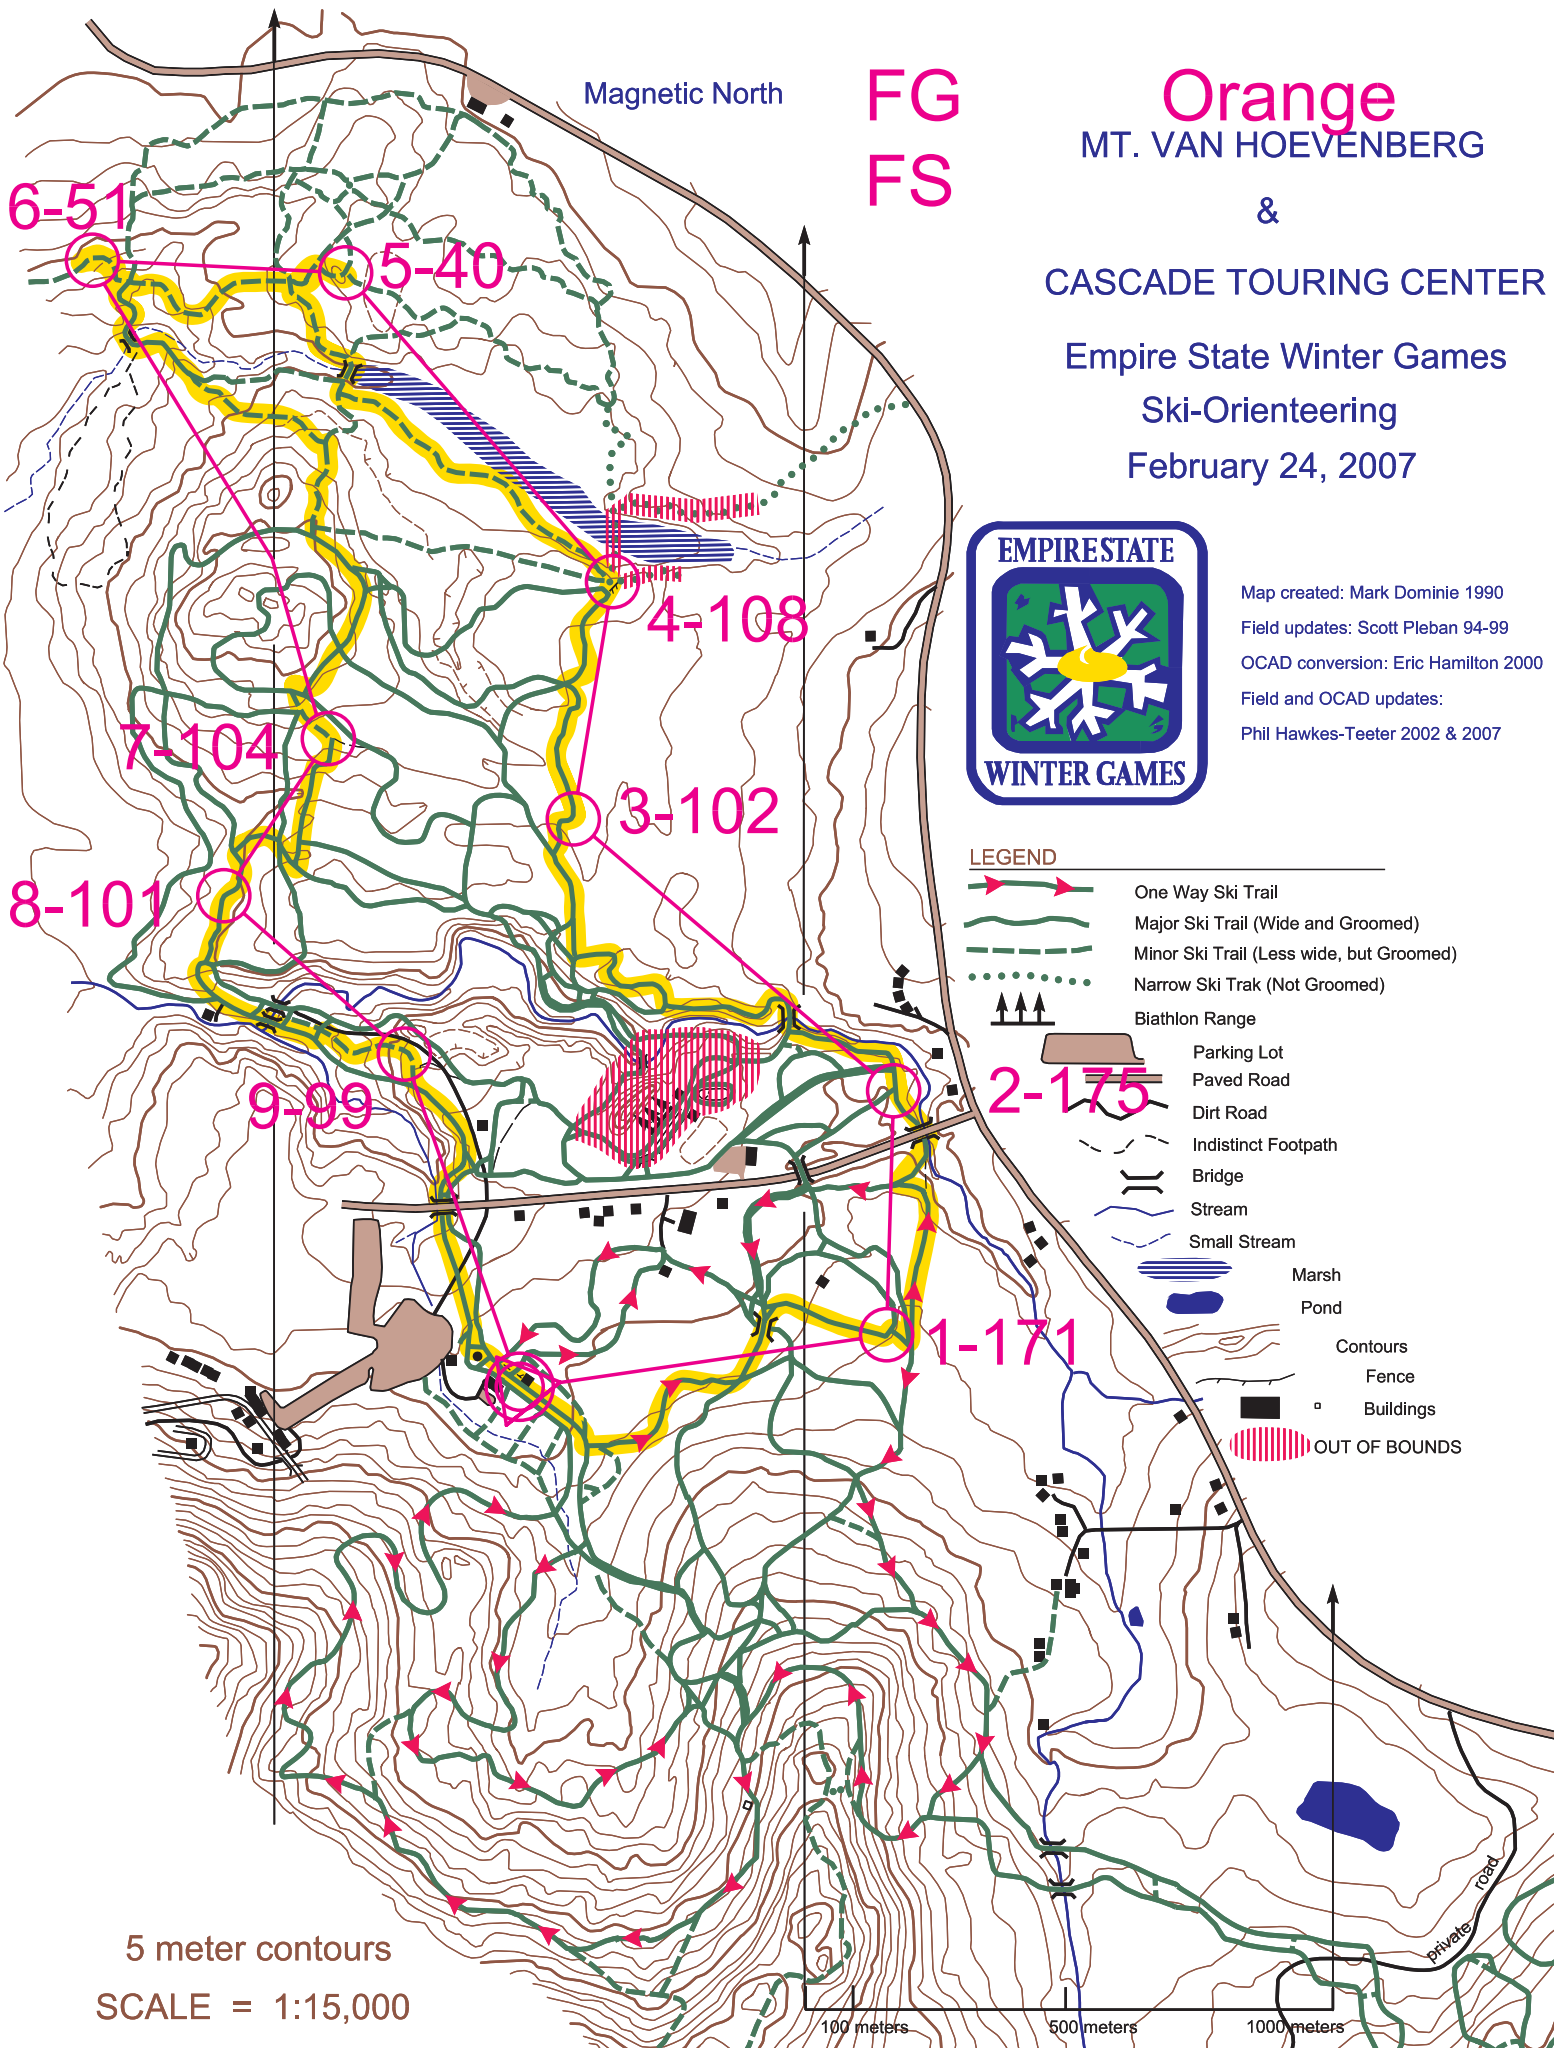

Orange MT. VAN HOEVENBERG

&

CASCADE TOURING CENTER

Empire State Winter Games

Ski-Orienteering

February 24, 2007

Map created: Mark Dominie 1990
 Field updates: Scott Pleban 94-99
 OCAD conversion: Eric Hamilton 2000
 Field and OCAD updates:
 Phil Hawkes-Teeter 2002 & 2007

Magnetic North

FG
FS

LEGEND

- One Way Ski Trail
- Major Ski Trail (Wide and Groomed)
- Minor Ski Trail (Less wide, but Groomed)
- Narrow Ski Trak (Not Groomed)
- Biathlon Range
- Parking Lot
- Paved Road
- Dirt Road
- Indistinct Footpath
- Bridge
- Stream
- Small Stream
- Marsh
- Pond
- Contours
- Fence
- Buildings
- OUT OF BOUNDS

5 meter contours
 SCALE = 1:15,000

100 meters 500 meters 1000 meters