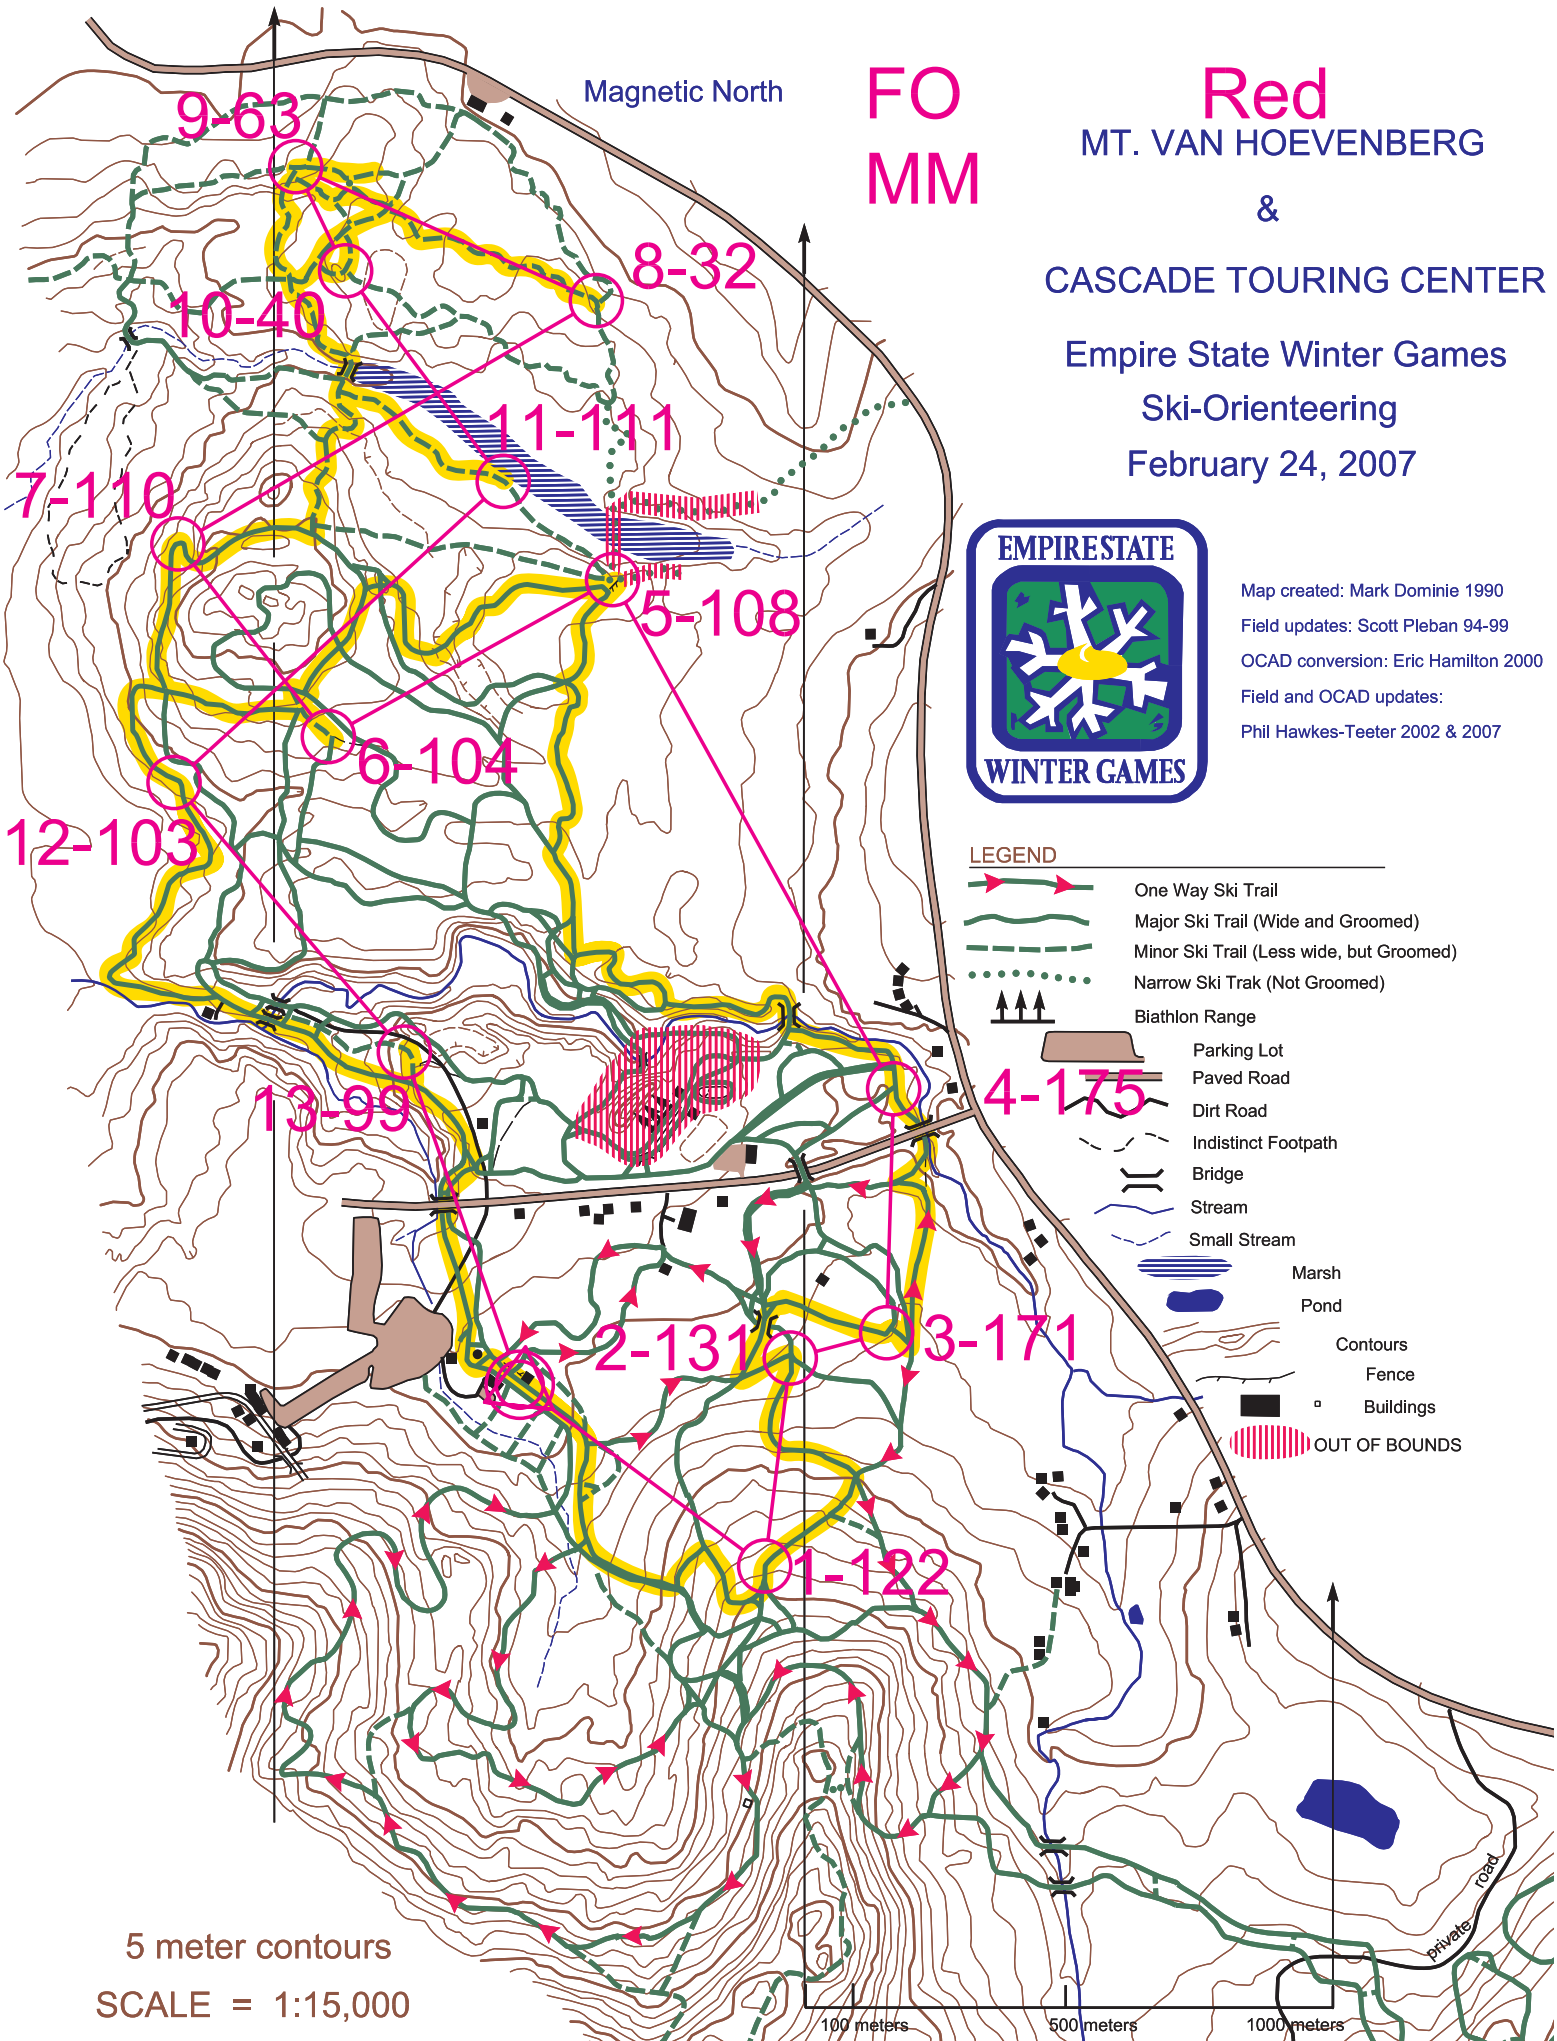

Magnetic North

FO
MM

Red MT. VAN HOEVENBERG & CASCADE TOURING CENTER

Empire State Winter Games
Ski-Orienteering
February 24, 2007

Map created: Mark Dominie 1990
Field updates: Scott Pleban 94-99
OCAD conversion: Eric Hamilton 2000
Field and OCAD updates:
Phil Hawkes-Teeter 2002 & 2007

LEGEND

- One Way Ski Trail
- Major Ski Trail (Wide and Groomed)
- Minor Ski Trail (Less wide, but Groomed)
- Narrow Ski Trak (Not Groomed)
- Biathlon Range
- Parking Lot
- Paved Road
- Dirt Road
- Indistinct Footpath
- Bridge
- Stream
- Small Stream
- Marsh
- Pond
- Contours
- Fence
- Buildings
- OUT OF BOUNDS

5 meter contours
SCALE = 1:15,000

100 meters 500 meters 1000 meters